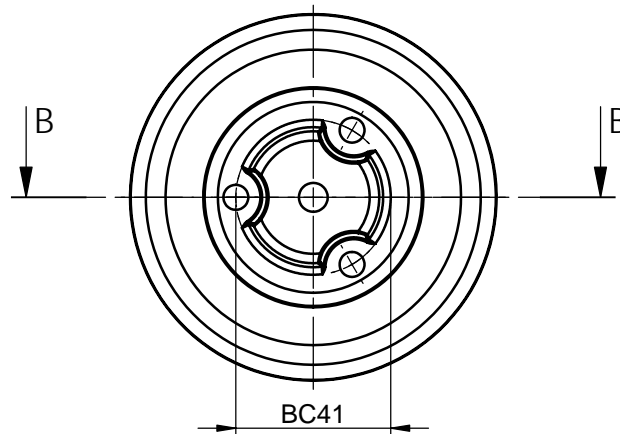

20060700103
H-Retaining plate/6

20060700703
H-Hub plate/6/413410

B1040070108
H-Boss/6/625011H7/4Js9

Partnumbers for cast
Hubs plates with bosses:

20060700403
20060700503
20060700703

Partnames for cast
Hubs plates with bosses:

H-Hub plate/6/312607
H-Hub plate/6/312609
H-Hub plate/6/413410

L: B: D: Bore:
min/max

31	26	07	07 - 09	08 - 14 Boss length 31
31	26	09	09 - 14	14 - 19 Boss length 41
41	34	10	10 - 20	

Last update: 11-05-2006