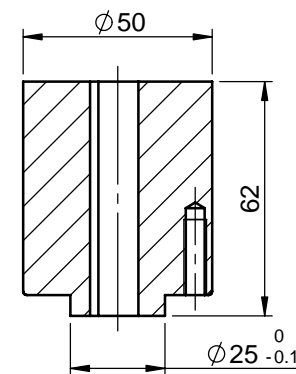

20060700103
H-Retaining plate/6

20060700703
H-Hub plate/6/413410

B1040070108
H-Boss/6/625011H7/4Js9

Partnumbers for cast
Hubs plates with bosses:

20060700403
20060700503
20060700703

Partnames for cast
Hubs plates with bosses:

H-Hub plate/6/312607
H-Hub plate/6/312609
H-Hub plate/6/413410

L: B: D: Bore:
min/max

31	26	07	07 - 09	08 - 14 Boss length 31
31	26	09	09 - 14	14 - 19 Boss length 41
41	34	10	10 - 20	

Last update: 11-05-2006