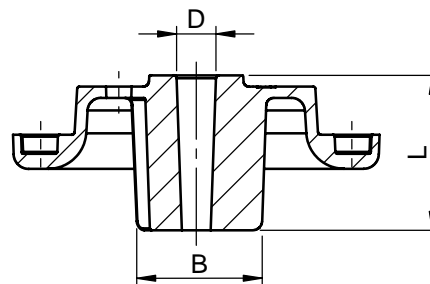

20060700103
H-Retaining plate/6

20060700703
H-Hub plate/6/413410

B1040070108
H-Boss/6/625011H7/4Js9

Partnumbers for cast
Hubs plates with bosses:

20060700403
20060700503
20060700703

Partnames for cast
Hubs plates with bosses:

H-Hub plate/6/312607
H-Hub plate/6/312609
H-Hub plate/6/413410

L: B: D: Bore:
min/max

31	26	07	07 - 09	08 - 14 Boss length 31
31	26	09	09 - 14	14 - 19 Boss length 41
41	34	10	10 - 20	

Last update: 11-05-2006