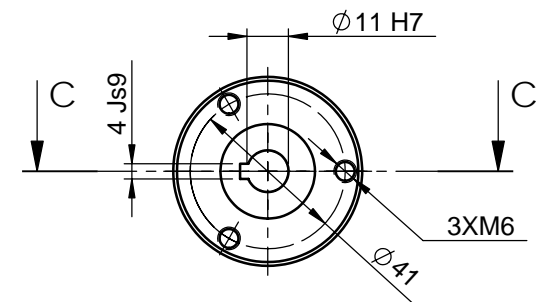

20060700103
H-Retaining plate/6

20060700703
H-Hub plate/6/413410

B1040070108
H-Boss/6/625011H7/4Js9

Partnumbers for cast
Hubs plates with bosses:

20060700403
20060700503
20060700703

Partnames for cast
Hubs plates with bosses:

H-Hub plate/6/312607
H-Hub plate/6/312609
H-Hub plate/6/413410

L: B: D: Bore:
min/max

31	26	07	07 - 09	08 - 14 Boss length 31
31	26	09	09 - 14	14 - 19 Boss length 41
41	34	10	10 - 20	

Last update: 11-05-2006